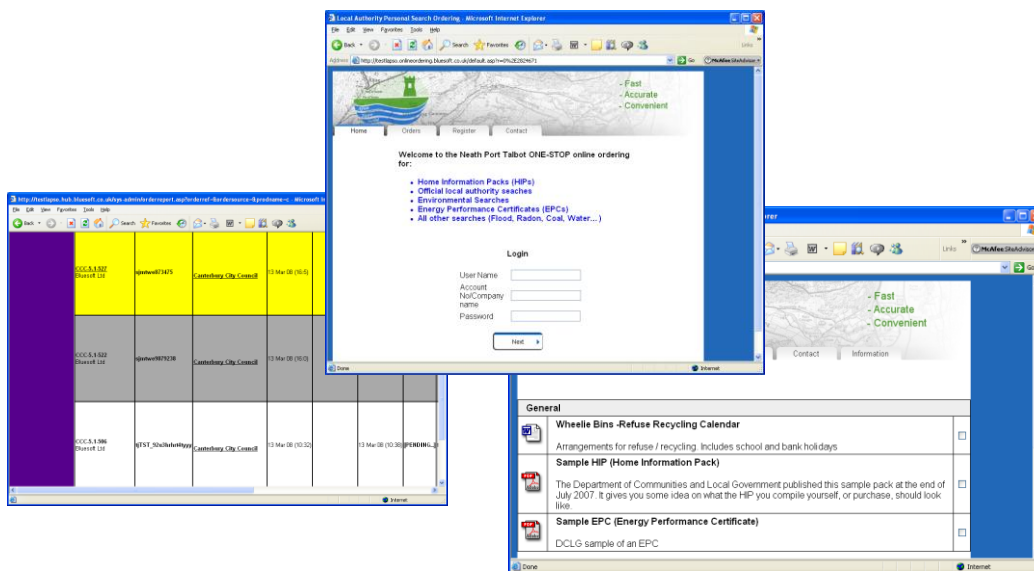

LAPSO is a collaborative solution between Bluesoft and Local Authorities to provide cheaper, electronic Official Searches.

When engaged by the Purchaser, simply select the Purchaser's Bundle to obtain the ancillary searches of Coal, Environmental, Flood, Chancel etc.

The official search is the assured product -not an insured product. It is the comprehensive guaranteed service giving the public assurance with statutory back-up should any problem arise. Quality is assured.

LAPSO - Official Searches & HIPs for any Local Authority in England & Wales

- **Quality Assured, Official Searches**
  The comprehensive guaranteed service. Public assurance with statutory back-up.
- **Ease of Use**
  Enter the postcode once and order all the searches required. Track online.
- **Searches for all of England & Wales**
  LAPSO covers all local authorities in England and Wales.
- **Reliable**
  The Bluesoft solutions first went live in the Property Searches Market in 2004.
- **Automatic LLC1 & CON29**
  We create the equivalent LLC1 and CON29.
- **Optional XML Interface**
  Send us the address and map via XML.
- **Electronic Payments**
  Uses credit cards and BACS.
- **Alternative HUB**
  The competitive Hub –drives down prices.
- **Call for pricing**
  The price depends on the local authority. Please contact us for prices in your areas.

LAPSO benefits:

**Quality assured, Official Searches
Improve customer service
Save time and money**

Interested in trying out a few Official HIPs to prove the bottom line benefits, ease of use, quality, and reliability? If you would like to arrange a demonstration please contact us about possible dates.

Around 1 Million properties processed through Bluesoft websites and databases. Our products won accolades from BCS (British Computer Society) for CRM and GIS Winner. BCS showcase organisations with vision and business skills implementing highly successful projects using leading-edge technologies

Bluesoft Limited
Haseley Manor
Warwick
CV35 7LS
England

Web: www.bluesoft.co.uk
Telephone: +44 (0)24 7653 7029
Facsimile: +44 (0)24 7653 7028
Email: officialhips@bluesoft.co.uk

Local Authority
Property Searches Online